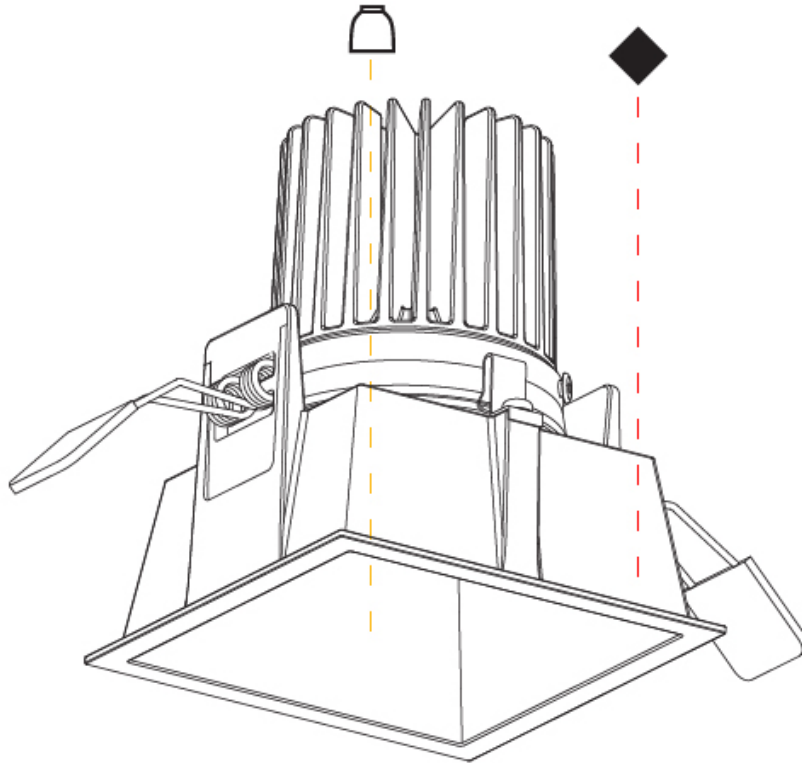

4DI RECESSED

A35727-

PROJECT	_____
TYPE	_____
SPECIFIER	_____
QUANTITY	_____
DATE	_____

A