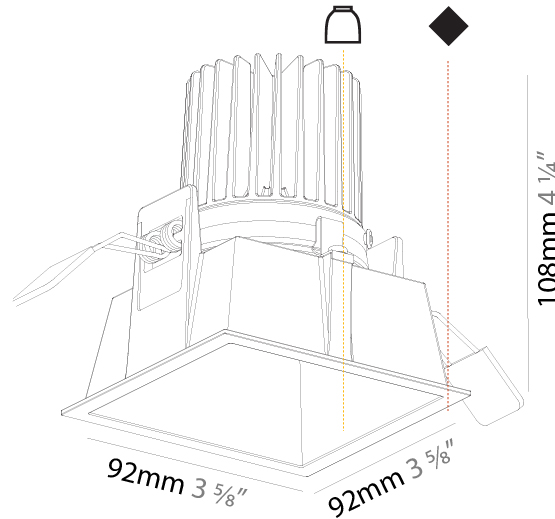

PROJECT	
TYPE	
SPECIFIER	
QUANTITY	
DATE	

4DI RECESSED

A35727-

base number	Finishes (Diamond)	Reflector Options

1. To build a product code in our configurator select the specify button on the base model # product page
2. To build a manual product code on this datasheet choose from the options listed below in blue font and add the suffix to the base model #

GENERAL

Series: 4Di
Brand: Prolicht
Division: Architectural
Mounting Type: Recessed
Mounting Location: Ceiling

PHYSICAL

Shape: Square
Length (mm): 92
Length (in): 3 5/8
Width (mm): 92
Width (in): 3 5/8
Height (mm): 108
Height (in): 4 1/4
Min. Recessing Depth (mm): 120
Min. Recessing Depth (in): 4 3/4
Light Distribution: Downlight
Fixture Finish: SSR / BKV / CWI / CRY / HAB / UFT / ITA / RUA / FTG / MYG / LOD / PUS / FRO / FUP / KIA / POP / BLS / SPG / MEY / GOH / GUM / CHC / COM / ABZ / JAG / OBR / MOS / ROR
Fixture Material: Aluminum
Cut-out Measurements: 85mm / 3 3/8" x 85mm / 3 3/8"

ELECTRICAL

Lamp Type: LED (Zhaga Standard)
Total Output Wattage (W): 15
Dimming: Dali Dimming
Driver Included: No
Driver Location: Recessed Housing
Driver Type: Constant Current - 120Vac
Housing: See components
Input Voltage (V): 120
Constant Current (MA): 350

LED

Number of LEDs: 1
Color Temperature (°K): Warm Dim
Max. Delivered Lumen (lm): 770
CRI: >90 CRI
Lamp Life (hrs): 50000

OPTICAL

Reflector°: 20 / 40 / 60

RATINGS AND CERTIFICATIONS

Certified By: Certified for North American Standards
IP rating: IP20